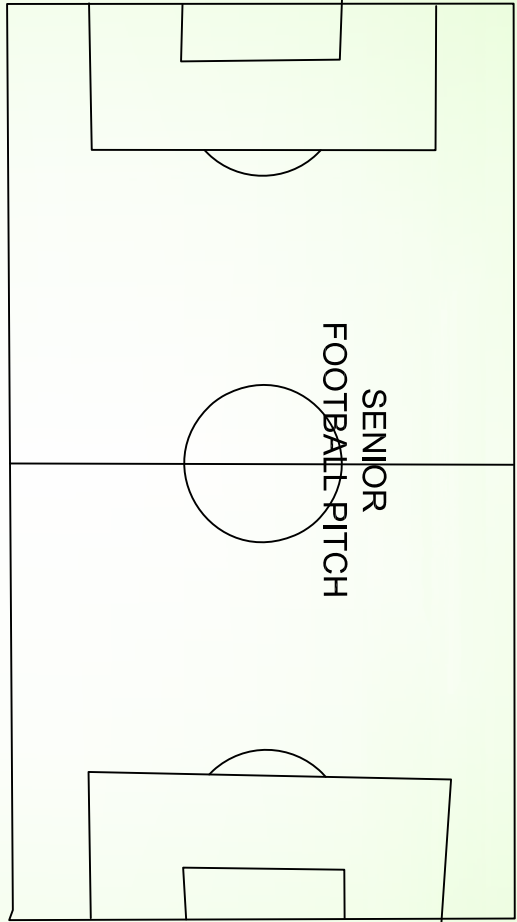

Elton Community Park - Proposed Masterplan

ELTON COMMUNITY PARK MASTERPLAN
 Proposed Masterplan provides opportunities for the redevelopment of existing open and underused field to rear of Community Park.
 Proposals include an Outdoor Gym, Multi Use Games Area, BMX track, a footpath and park furniture. The improvements will not preclude use of field for a full sized football pitch and Junior pitch. A surfaced surrounding footpath will provide access from the community centre and Library connections around the park.

KEY

LANDSCAPE FEATURES

- NEW TREE PLANTING Refer to Planting Plan
- EXISTING TREES to be retained
- GRASS
- TRIM TRAIL
- FOOTPATHS

PARK FURNITURE

FOOTPATH, FORMAL and INFORMAL ACTIVITIES

MULTI USE GAMES AREA

MULTI USE GAMES AREA

BMX Track

Fun track for all ages and abilities

Community Park
Elton
MASTERPLAN

Drawing No: 001 Rev A
 Drawn by: JS Scale: 1:500 @A2
 Date: September 2018

Cheshire West and Chester

TOTAL ENVIRONMENT - LANDSCAPE DESIGN
 The Forum
 Chester, CH1 2HS
 01244 973 545